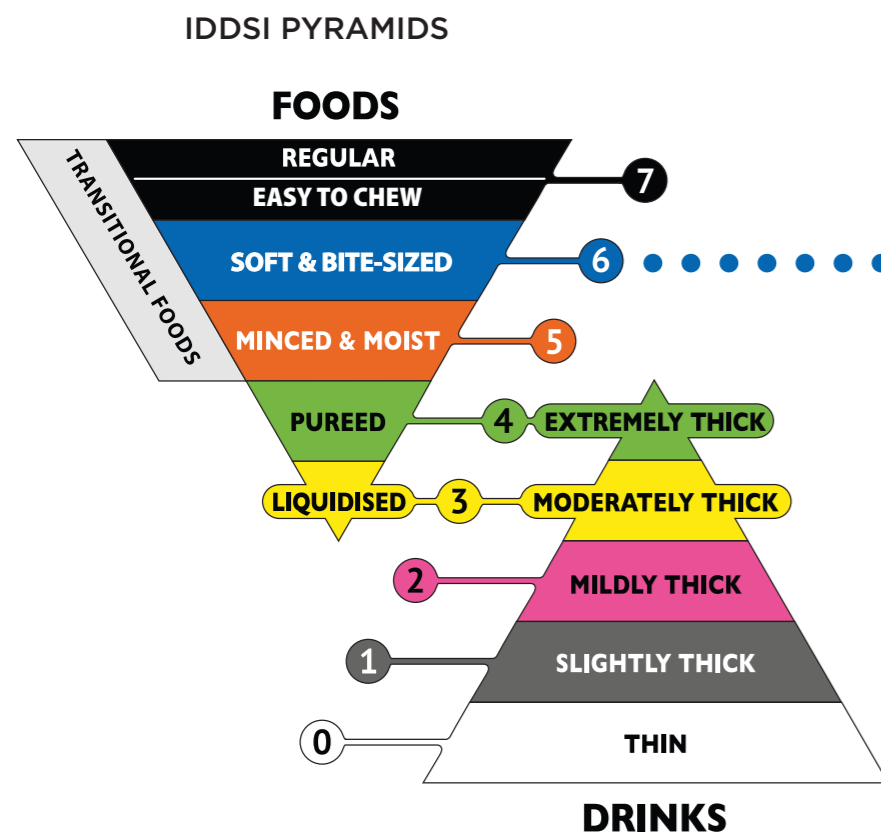

LEVEL 6 | SOFT & BITE-SIZED

DUE TO DEATHS FROM CHOKING, BREAD & SANDWICHES ARE **NOT INCLUDED** IN LEVEL 6 SOFT & BITE-SIZED

6

SOFT & BITE-SIZED

**NO BREAD
NO SANDWICHES**

=